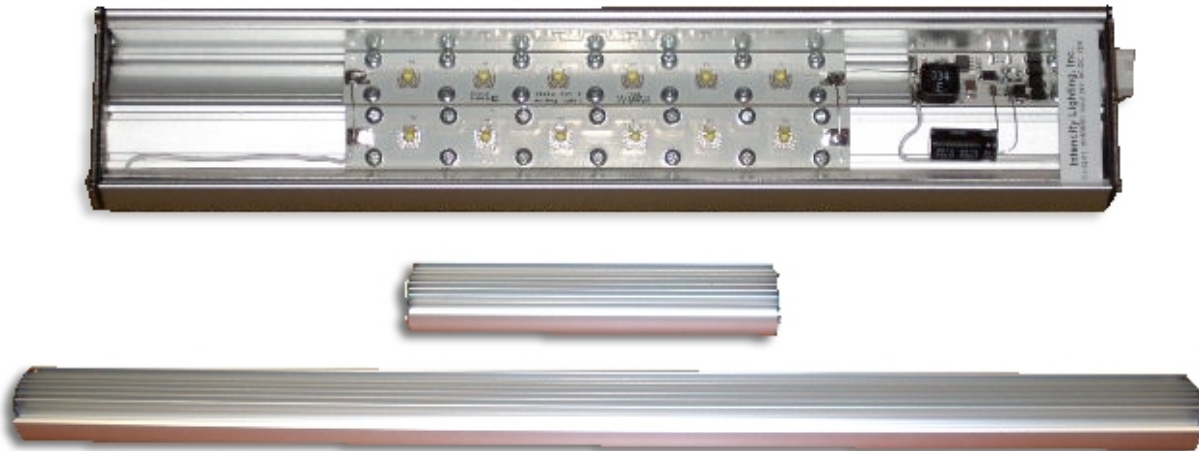

Available in 1 ft and 3 ft. lengths; daisy chain up to 30 ft.

1 ft. length: 960 lumens (10 watts)* 50,000 hours

3 ft. length: 3,000 lumens (15 watts per ft.)* 50,000 hours

Compare with 100 watt incandescent bulb @ 1,585 lumens and 750 hours

**Standard, external power supply and swivel, universal mounting system not shown in image.*

1 ft. Omni-Lume[©] featured below. Length: 12", Height: 1.5" Width: 2.25"

Above: top exterior view of 1 ft and 3 ft heavy gauge aluminum extrusions.

Below: 1 ft and 3 ft lighted sections of the Omni-Lume[©]

Omni-Lume[©] For Indoor Task, Cove and Display Lighting Applications.

Office work stations and cubicles
Overhead conference room lighting
Retail Cabinet Display Lighting